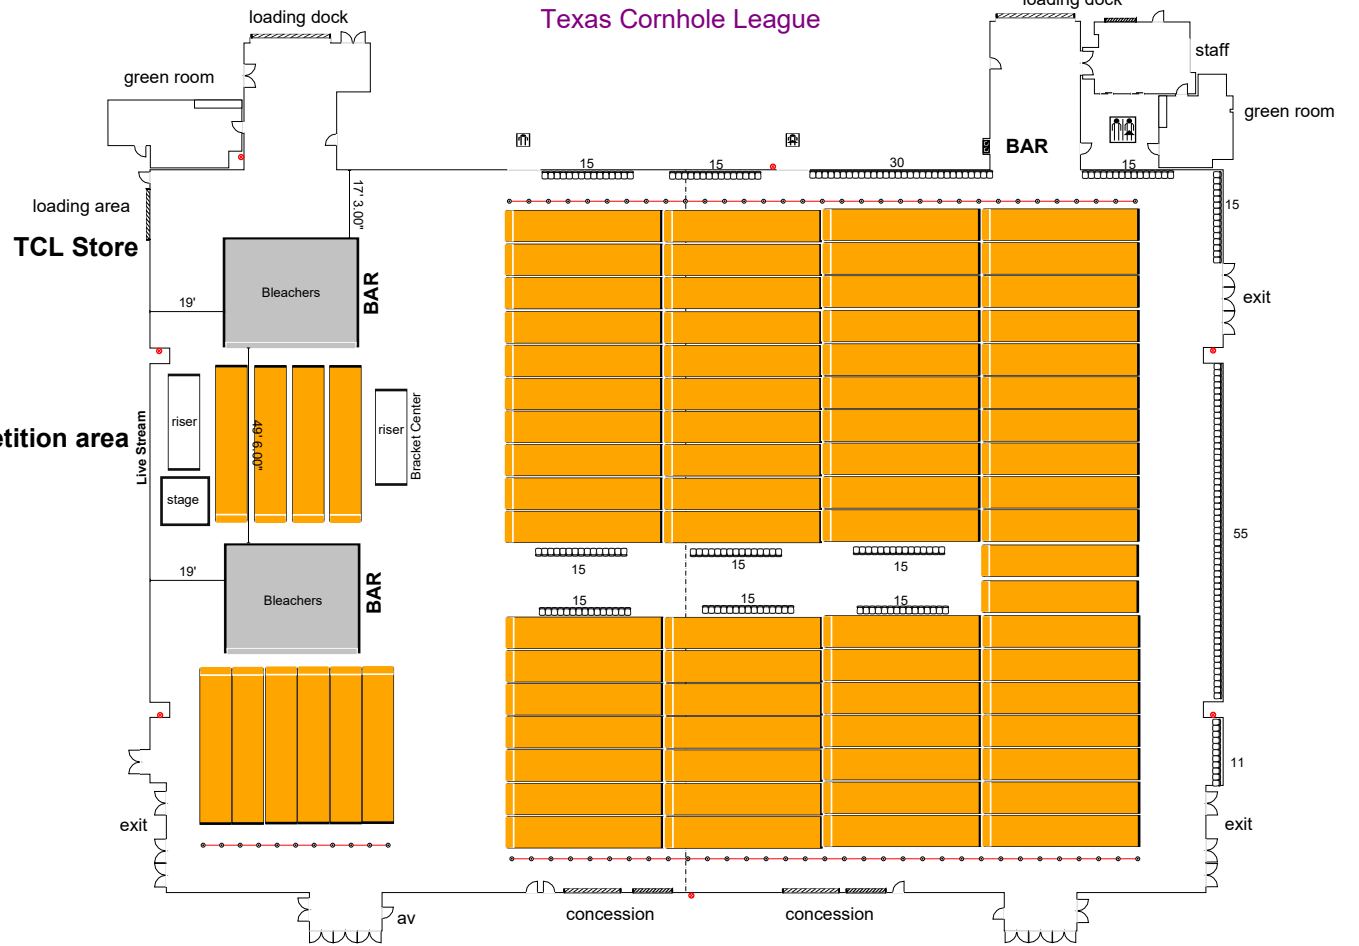

Exhibit Hall

Texas Cornhole League

Hall A

Hall B

ICC will set:

(4) Sections of Bleachers

(2) Risers (8x24)

(1) Stage (12x12)

Bike rack across front & back of competition area

Chairs