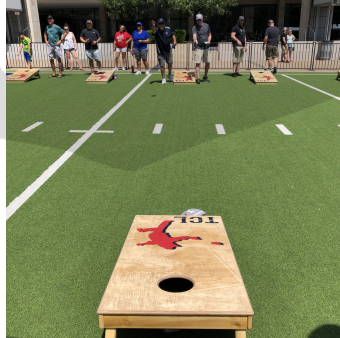

Private Parties

Charity Events & Fundraisers

Community Festivals